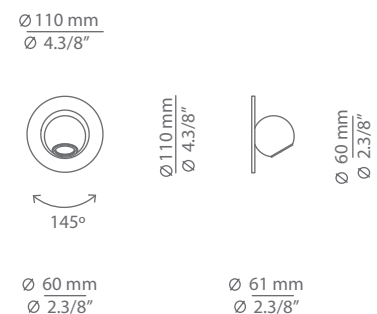

Special instructions

ESTILUZ, S.A.
Carretera d'Ogassa, s/n
17860 Sant Joan de les Abadesses
T+34 972 720 125
F+34 972 720 796

estiluz@estiluz.com
www.estiluz.com